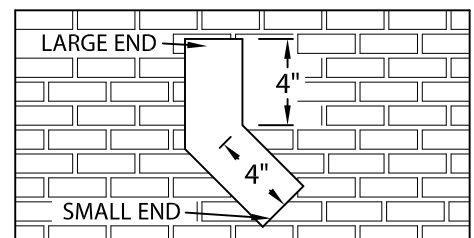

STYLE B DOWNSPOUT